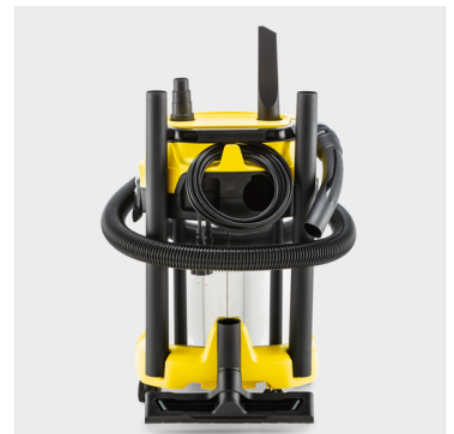

## WD 3 P S V-17/4/20

With 17 l stainless steel container, power outlet for power tools, 4 m cable and 2 m suction hose, the WD 3 P S V-17/4/20 guarantees power and efficiency in the hobby workshop.

**Order no.** 1.628-190.0

- Device socket, blower function, storage for hose, cable and accessories
- 1,000 W rated input power, 17 l stainless steel container, 4 m cable, 2 m hose
- Cartridge filter, floor nozzle, crevice nozzle, fleece filter bag

### Equipment

<b>Cartridge filter:</b> Cellulose
<b>Fleece filter bag:</b> 3-layer
<b>Power outlet with automatic on/off switch</b>
<b>Rotary switch (on/off)</b>
<b>Blower function</b>
<b>Intermediate parking position of the handle on the device head</b>
<b>Hose storage on the device head</b>
<b>Additional accessory storage on the device head</b>

### Cartridge filter

- For wet and dry vacuuming without additional filter replacement.
- Simple installation and removal of filter by turning without additional locking part.